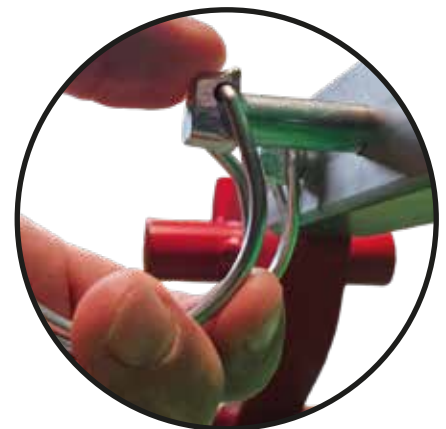

Hercules Flex

The ultimate manhole cover tool for efficient handling of manhole covers

Hercules Flex allows you to handle both locked and stubborn covers. Additionally, Hercules Flex serves as an efficient and ergonomically vibration-free lifting rod, making it a versatile solution for any need.

Accessories

Hercules hook Fumes 12	
Code	HKF12
Weight	Kg 1,2
Hook width	mm 12
Hercules hook Fumes 20	
Code	HKF20
Weight	Kg 1,5
Hook width	mm 20
Hercules hook Ulefos 12	
Code	HKU12
Weight	Kg 1,2
Hook width	mm 12
Hercules hook Ulefos 20	
Code	HKU20
Weight	Kg 1,5
Hook width	mm 20
Hercules Grating Claw	
Code	HT10
Weight	Kg 2,5
Width	mm 20
Hercules Crowbar Spear	
Code	SHO3125
Weight	Kg 1
Width	mm 30

Accessories

Hercules Wheels

The Hercules wheel enhances the ergonomics and maneuverability of manhole covers, facilitating ease of use and movement.

Hercules Wheels	
Code	H010
Weight	Kg 2,4

Hercules Flex Shockless Crowbar & Cover Lifter